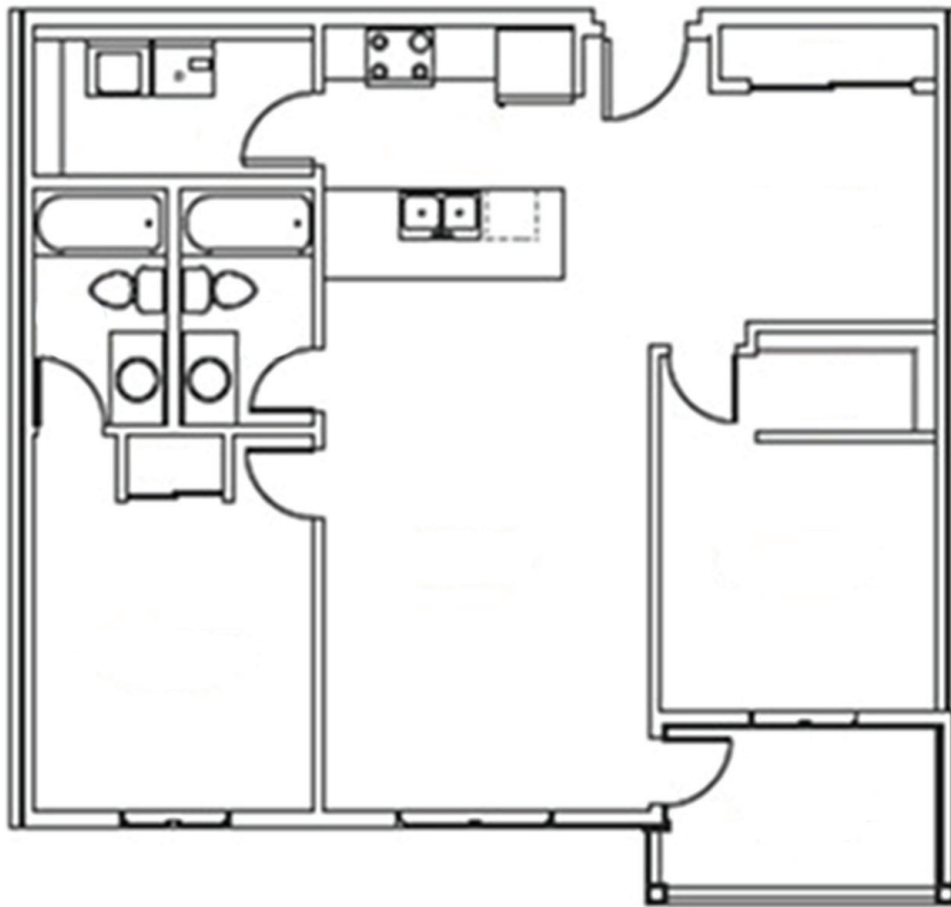

MELBEC

2 Bedroom + 1 Bath
845 SQ.FT. | SUITE

MISSION
FLATS
KELOWNA B.C.

Check Availability at [DEVONPROPERTIES.COM](https://www.devonproperties.com)

CABERNET

2 Bedroom + 1 Bath
851 SQ.FT. | SUITE

MISSION
FLATS
KELOWNA B.C.

Check Availability at [DEVONPROPERTIES.COM](https://www.devonproperties.com)

SYRAH

2 Bedroom + 2 Bath
894 SQ.FT. | SUITE

MISSION
FLATS
KELOWNA B.C.

Check Availability at [DEVONPROPERTIES.COM](https://www.devonproperties.com)

MERLOT

2 Bedroom + 2 Bath
913 SQ.FT. | SUITE

MISSION
FLATS
KELOWNA B.C.

Check Availability at [DEVONPROPERTIES.COM](https://www.devonproperties.com)