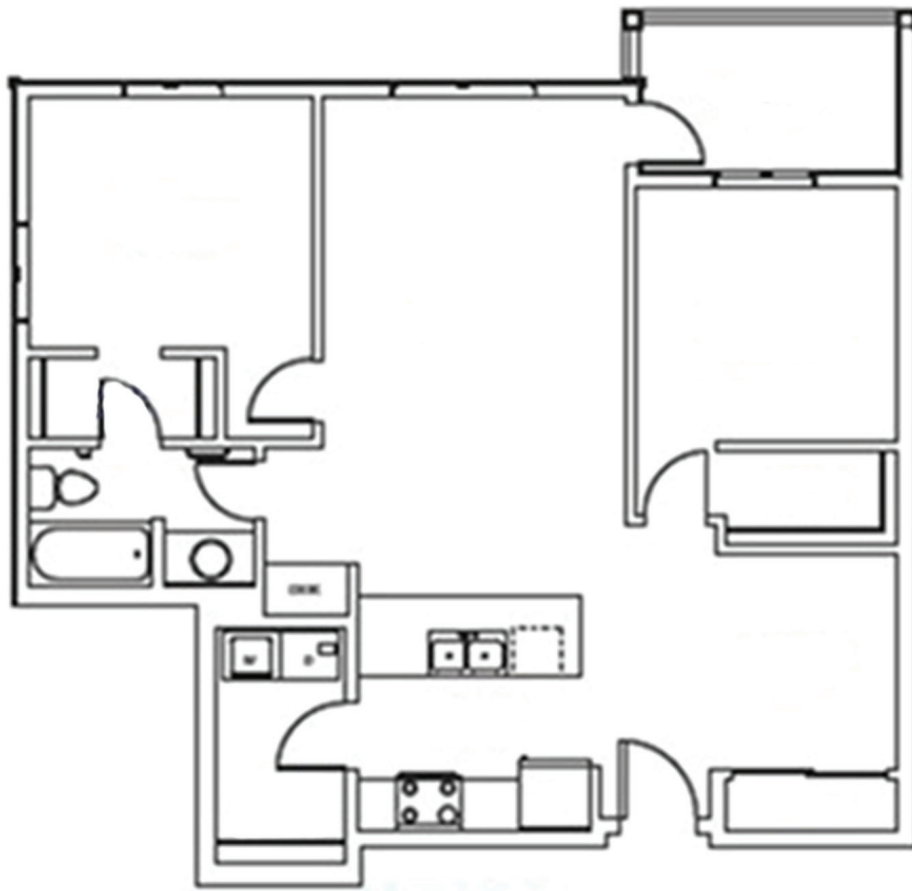

MELBEC

2 Bedroom + 1 Bath
845 SQ.FT. | SUITE

MISSION
FLATS
KELOWNA B.C.

Check Availability at [DEVONPROPERTIES.COM](https://www.devonproperties.com)

CABERNET

2 Bedroom + 1 Bath
851 SQ.FT. | SUITE

MISSION
FLATS
KELOWNA B.C.

Check Availability at [DEVONPROPERTIES.COM](https://www.devonproperties.com)

SYRAH

2 Bedroom + 2 Bath
894 SQ.FT. | SUITE

MISSION
FLATS
KELOWNA B.C.

Check Availability at [DEVONPROPERTIES.COM](https://www.devonproperties.com)

MERLOT

2 Bedroom + 2 Bath
913 SQ.FT. | SUITE

MISSION
FLATS
KELOWNA B.C.

Check Availability at [DEVONPROPERTIES.COM](https://www.devonproperties.com)