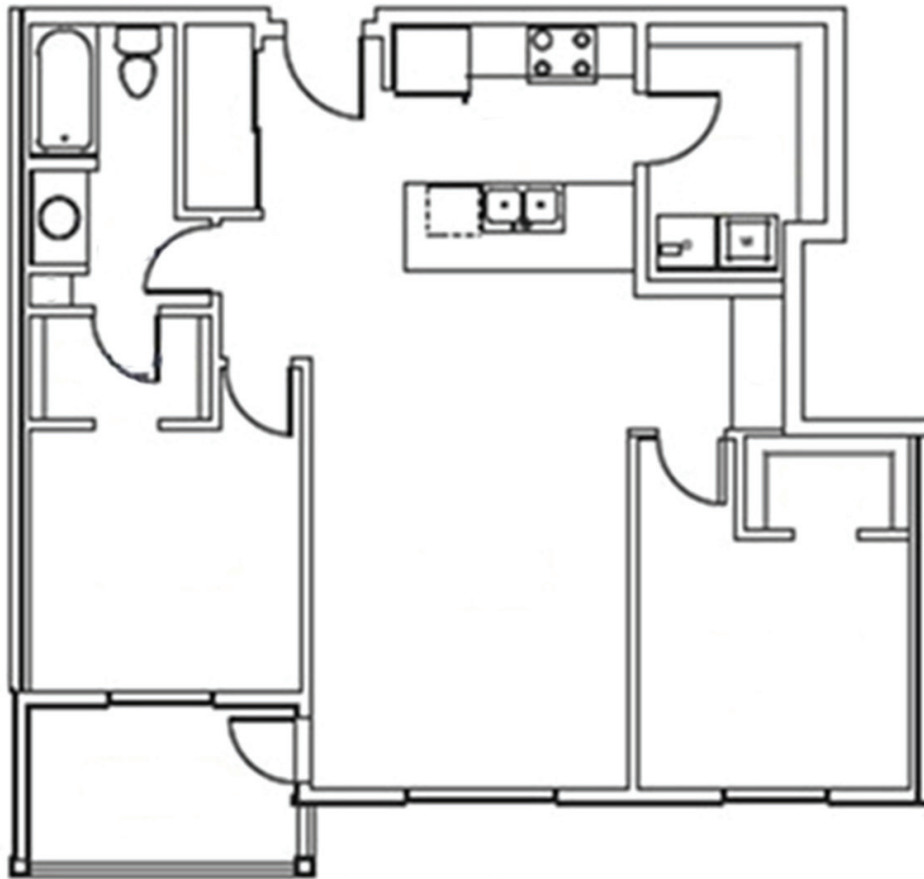

MELBEC

2 Bedroom + 1 Bath
845 SQ.FT. | SUITE

MISSION
FLATS
KELOWNA B.C.

Check Availability at [DEVONPROPERTIES.COM](https://www.devonproperties.com)

CABERNET

2 Bedroom + 1 Bath
851 SQ.FT. | SUITE

MISSION
FLATS
KELOWNA B.C.

Check Availability at [DEVONPROPERTIES.COM](https://www.devonproperties.com)

SYRAH

2 Bedroom + 2 Bath
894 SQ.FT. | SUITE

MISSION
FLATS
KELOWNA B.C.

Check Availability at [DEVONPROPERTIES.COM](https://www.devonproperties.com)

MERLOT

2 Bedroom + 2 Bath
913 SQ.FT. | SUITE

MISSION
FLATS
KELOWNA B.C.

Check Availability at [DEVONPROPERTIES.COM](https://www.devonproperties.com)