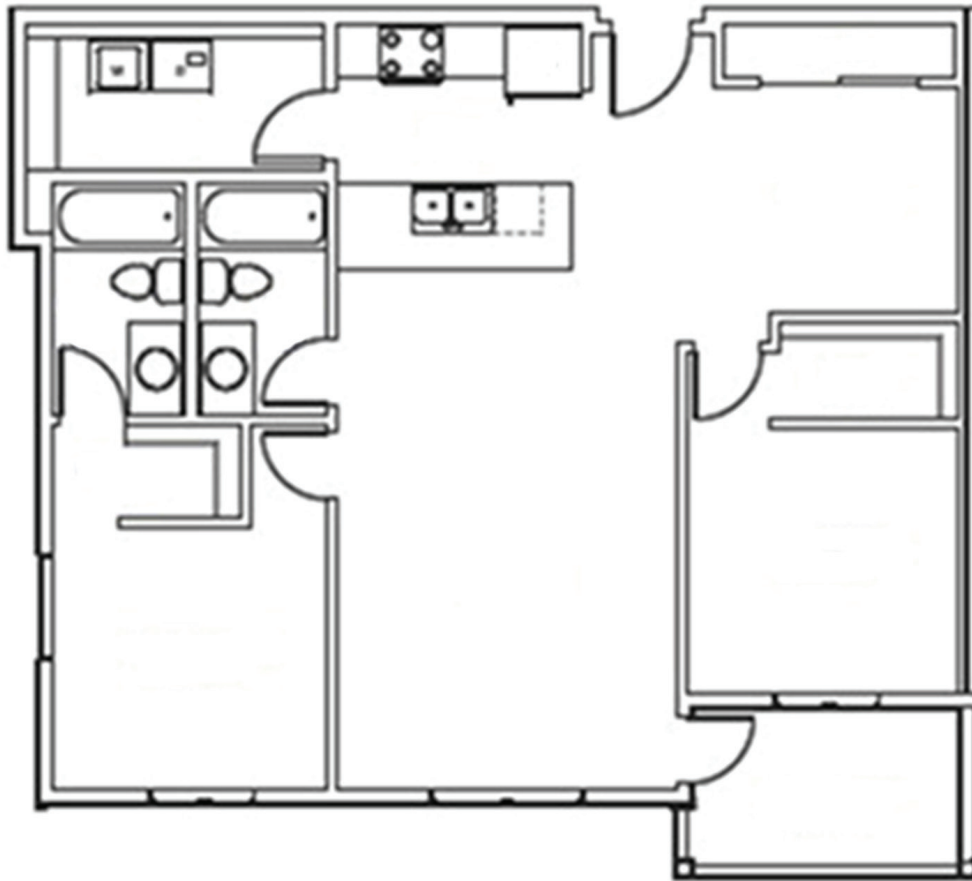

MELBEC

2 Bedroom + 1 Bath
845 SQ.FT. | SUITE

MISSION
FLATS
KELOWNA B.C.

Check Availability at [DEVONPROPERTIES.COM](https://www.devonproperties.com)

CABERNET

2 Bedroom + 1 Bath
851 SQ.FT. | SUITE

MISSION
FLATS
KELOWNA B.C.

Check Availability at [DEVONPROPERTIES.COM](https://www.devonproperties.com)

SYRAH

2 Bedroom + 2 Bath
894 SQ.FT. | SUITE

MISSION
FLATS
KELOWNA B.C.

Check Availability at [DEVONPROPERTIES.COM](https://www.devonproperties.com)

MERLOT

2 Bedroom + 2 Bath
913 SQ.FT. | SUITE

MISSION
FLATS
KELOWNA B.C.

Check Availability at [DEVONPROPERTIES.COM](https://www.devonproperties.com)