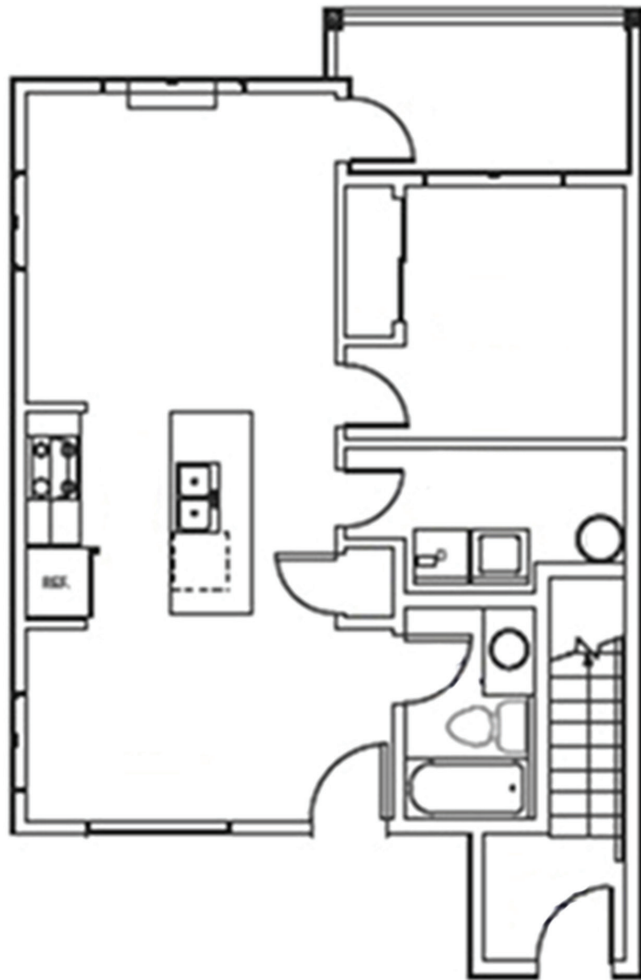

RIESLING

1 Bedroom + 1 Bath
593 SQ.FT. | SUITE

MISSION
FLATS
KELOWNA B.C.

Check Availability at [DEVONPROPERTIES.COM](https://www.devonproperties.com)

SUNRISE

1 Bedroom + 1 Bath
673 SQ.FT. | SUITE

MISSION
FLATS
KELOWNA B.C.